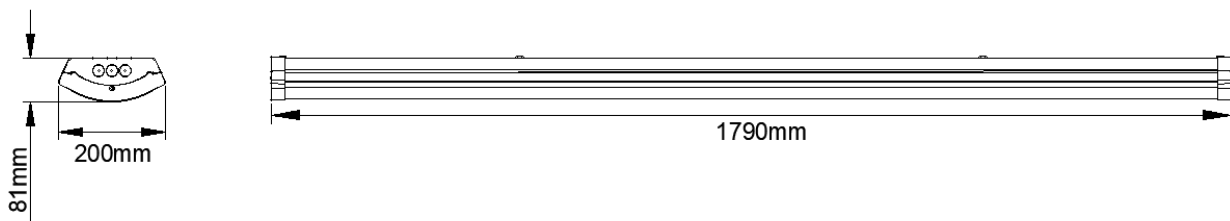

Product Dimensions

KSR9890/91

KSR9892/93

KSR9894

KSR Lighting is constantly developing and improving its products. For this reason, all product descriptions in this data sheet are intended as a general guide, and KSR may change specifications from time to time in the interest of product development, without prior notification or public announcement. All descriptions in this data sheet present only general particulars of the goods to which they refer and shall not form part of any contract. Data in this guide has been obtained in controlled experimental conditions. However, KSR Lighting cannot accept any liability arising from the reliance on such data to the extent permitted.