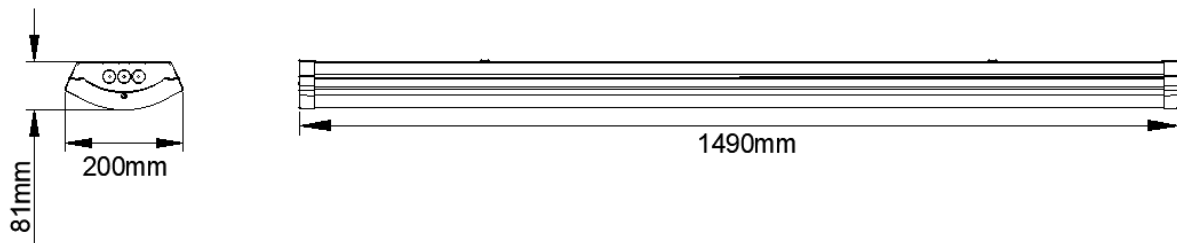

Product Dimensions

KSR9890/91

KSR9892/93

KSR9894

KSR Lighting is constantly developing and improving its products. For this reason, all product descriptions in this data sheet are intended as a general guide, and KSR may change specifications from time to time in the interest of product development, without prior notification or public announcement. All descriptions in this data sheet present only general particulars of the goods to which they refer and shall not form part of any contract. Data in this guide has been obtained in controlled experimental conditions. However, KSR Lighting cannot accept any liability arising from the reliance on such data to the extent permitted.