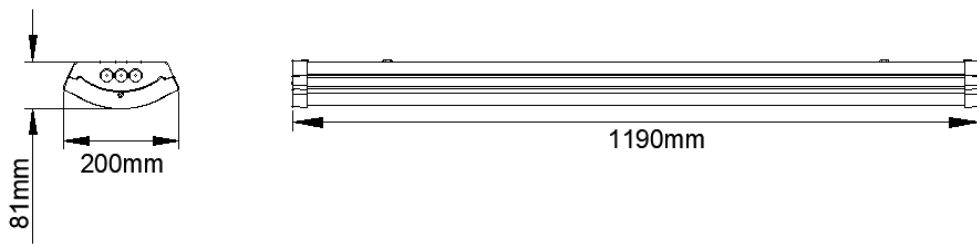

Product Dimensions

KSR9890/91

KSR9892/93

KSR9894

KSR Lighting is constantly developing and improving its products. For this reason, all product descriptions in this data sheet are intended as a general guide, and KSR may change specifications from time to time in the interest of product development, without prior notification or public announcement. All descriptions in this data sheet present only general particulars of the goods to which they refer and shall not form part of any contract. Data in this guide has been obtained in controlled experimental conditions. However, KSR Lighting cannot accept any liability arising from the reliance on such data to the extent permitted.