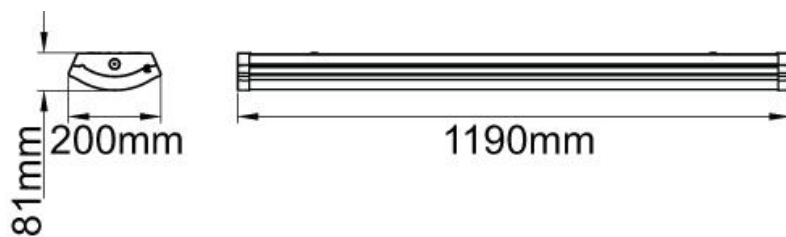

Product Dimensions

KSR9890/KSR9890EM

KSR9891/KSR9891EM

KSR9892/KSR9892EM

KSR9893/KSR9893EM

KSR Lighting is constantly developing and improving its products. For this reason, all product descriptions in this data sheet are intended as a general guide, and KSR may change specifications from time to time in the interest of product development, without prior notification or public announcement. All descriptions in this data sheet present only general particulars of the goods to which they refer and shall not form part of any contract. Data in this guide has been obtained in controlled experimental conditions. However, KSR Lighting cannot accept any liability arising from the reliance on such data to the extent permitted.