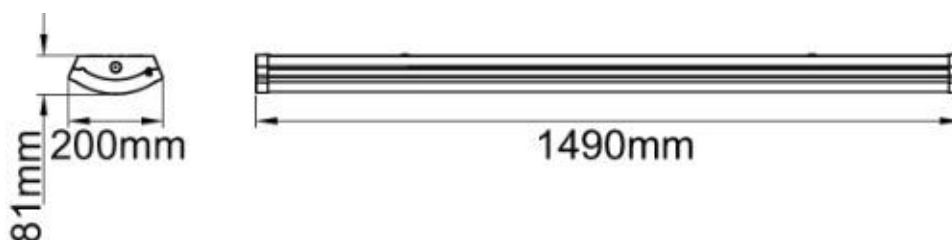

Product Dimensions

KSR9890/KSR9890EM

KSR9891/KSR9891EM

KSR9892/KSR9892EM

KSR9893/KSR9893EM

KSR Lighting is constantly developing and improving its products. For this reason, all product descriptions in this data sheet are intended as a general guide, and KSR may change specifications from time to time in the interest of product development, without prior notification or public announcement. All descriptions in this data sheet present only general particulars of the goods to which they refer and shall not form part of any contract. Data in this guide has been obtained in controlled experimental conditions. However, KSR Lighting cannot accept any liability arising from the reliance on such data to the extent permitted.