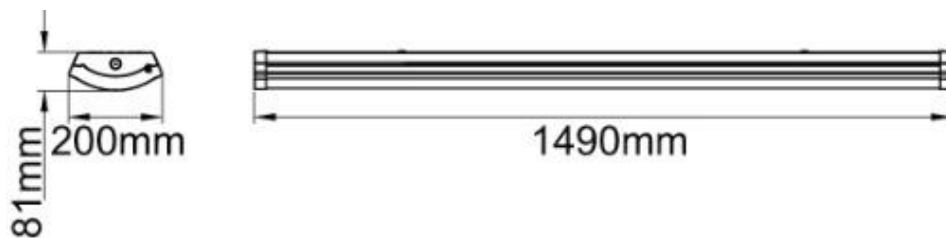

Product Dimensions

KSR9890/KSR9890EM

KSR9891/KSR9891EM

KSR9892/KSR9892EM

KSR9893/KSR9893EM

KSR Lighting is constantly developing and improving its products. For this reason, all product descriptions in this data sheet are intended as a general guide, and KSR may change specifications from time to time in the interest of product development, without prior notification or public announcement. All descriptions in this data sheet present only general particulars of the goods to which they refer and shall not form part of any contract. Data in this guide has been obtained in controlled experimental conditions. However, KSR Lighting cannot accept any liability arising from the reliance on such data to the extent permitted.