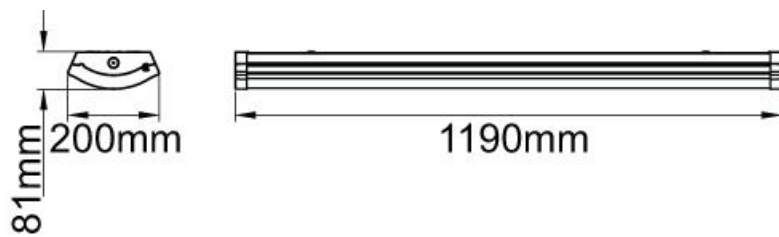

Product Specification

Nominal voltage	220-240V
Operating frequency	50/60Hz
Ambient temperature range	-20°C~+40°C
Start time	< 0.5 sec
IP rating	20

Construction

Body: Steel
Diffuser: Polycarbonate

Standards

Product Dimensions

KSR9890/KSR9890EM

KSR9891/KSR9891EM

KSR9892/KSR9892EM

KSR9893/KSR9893EM

KSR Lighting is constantly developing and improving its products. For this reason, all product descriptions in this data sheet are intended as a general guide, and KSR may change specifications from time to time in the interest of product development, without prior notification or public announcement. All descriptions in this data sheet present only general particulars of the goods to which they refer and shall not form part of any contract. Data in this guide has been obtained in controlled experimental conditions. However, KSR Lighting cannot accept any liability arising from the reliance on such data to the extent permitted.